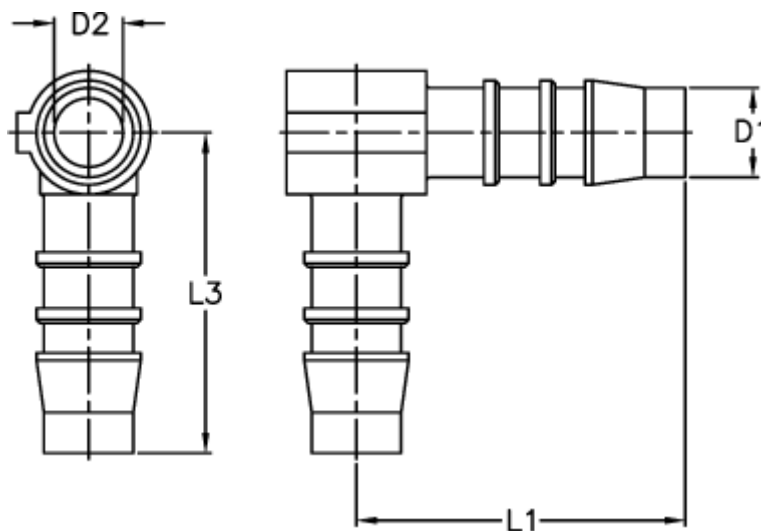

Article number: 027628900010

Description: Norma hose coupling WS 10

Measures

D1 = 10

D2 = 7.0

L1 = 31.0

L3 = 33.5